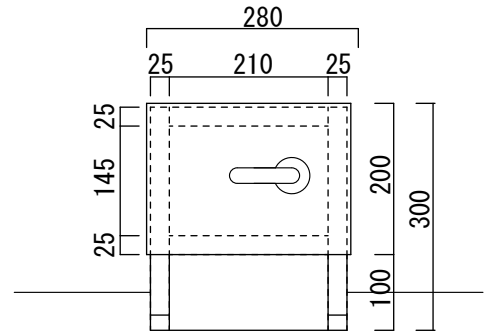

1

pipe bent down to avoid blowing away the lid
to thermostat type faucet

SPOUT DETAIL W/MIXER

1/10

2

TOTO stainless steel faucet

SPOUT DETAIL W/ BUILT IN FAUCET

1/10