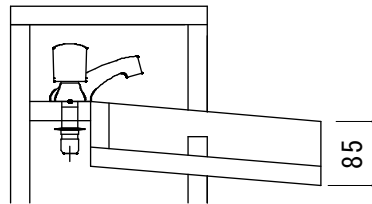

1

pipe bent down to avoid blowing away the lid
to thermostat type faucet

SPOUT DETAIL W/MIXER

1/10

2

TOTO stainless steel faucet

SPOUT DETAIL W/ BUILT IN FAUCET

1/10