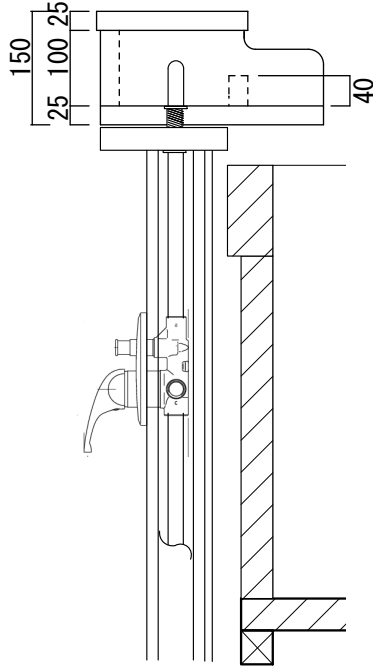

1

pipe bent down to avoid blowing away the lid
to thermostat type faucet

SPOUT DETAIL W/MIXER

1/10

2

TOTO stainless steel faucet

SPOUT DETAIL W/ BUILT IN FAUCET

1/10

Bartok design Co.
3-6-2 Kitano-cho Chuo-ku Kobe Japan
Tel078-262-6811 Fax078-262-7151

GENERAL REFERENCE DRAWING

製図 2014. 10. 09 IT

訂正

訂正

訂正

訂正

Spout plumbing details

S: 1/10

S: 1/