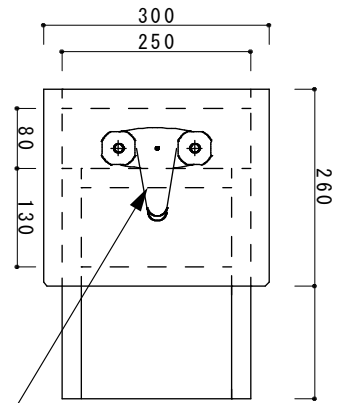

1

pipe bent down to avoid blowing away the lid
to thermostat type faucet

SPOUT DETAIL W/MIXER

1/10

2

TOTO stainless steel faucet

SPOUT DETAIL W/ BUILT IN FAUCET

1/10